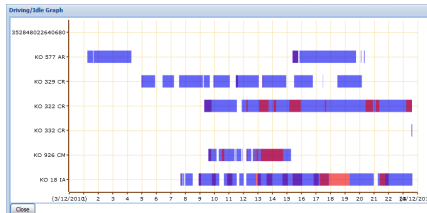

Driving Time Overview