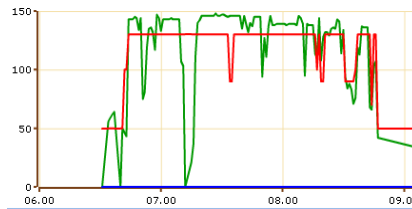

Speeding & Alerts